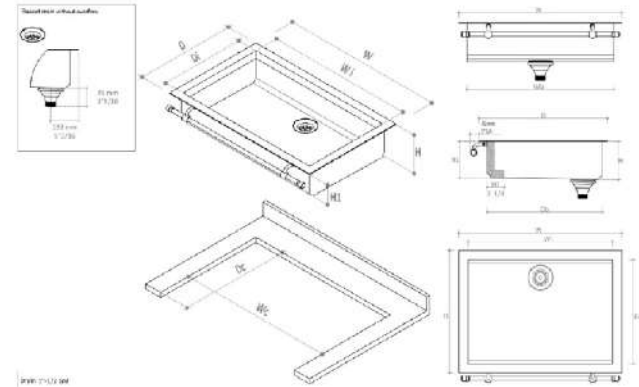

Dilusso 36" x 22" x 8" Semi-Recessed Apron-Front Kitchen Sink with Towel Bar, Stainless Steel & Brushed Brass

Bespoke options available. Fittings can be customized to fit required size.