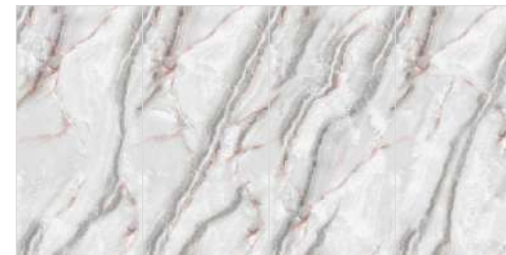

**60X120CM**

**24"X48"**

**2'X4'**

TECHNICAL CHARACTERISTICS: 

**Pearly White Calacatta**

FORMATOS  
600X1200MM  
60X120CM  
24"X48"  
2'X4'

TECHNICAL CHARACTERISTICS: 

**Crymson Onyx**