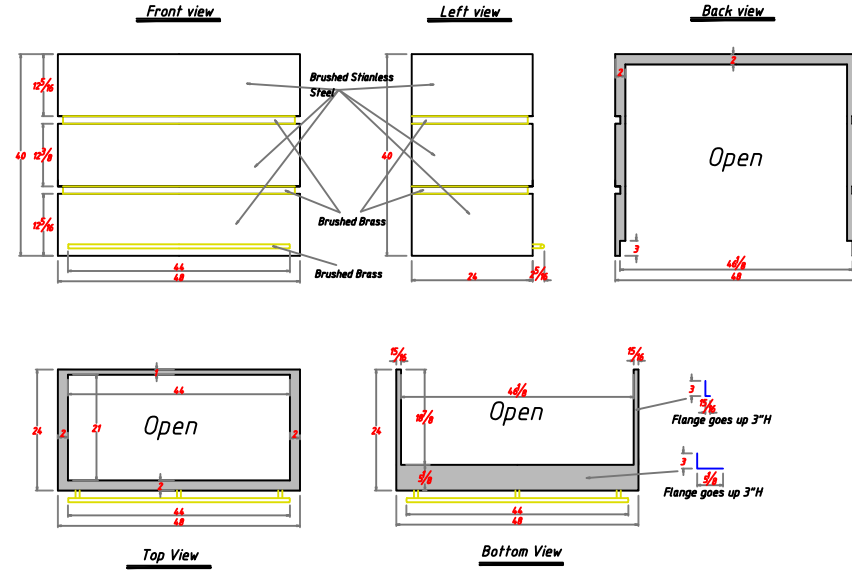

► Bespoke options available. Fittings can be customized to fit required size.