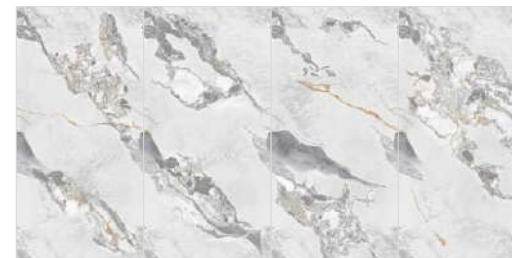

60X120CM

24"X48"

2'X4'

TECHNICAL CHARACTERISTICS:          

**MOON**

FORMATOS  
600X1200MM  
60X120CM  
24"X48"  
2'X4'

TECHNICAL CHARACTERISTICS:

**OASIA**