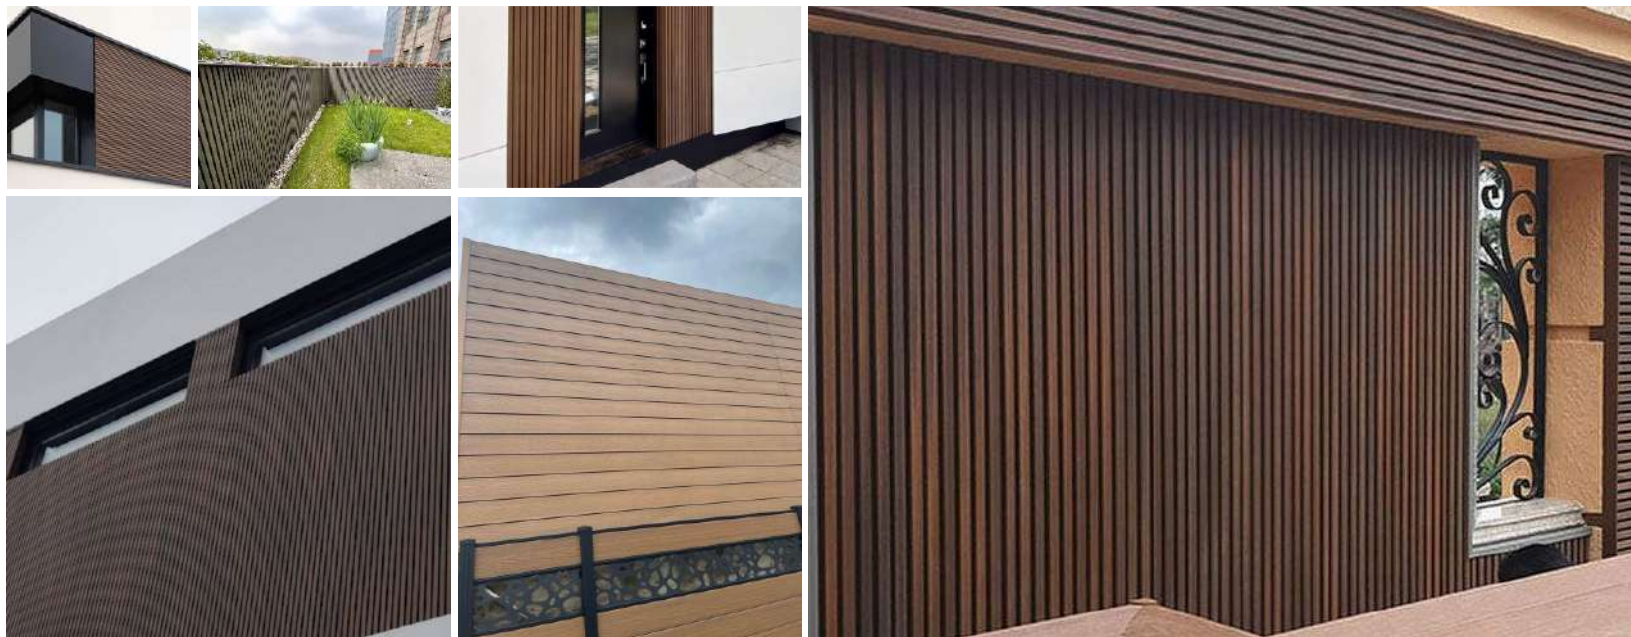

# Bathroom Faucet

**Estello WPC Privacy Fence Set Against Rain Wind Aluminum Pillars Bamboo Plastic Composite Decorative Garden Fence**

**Dillusso Hand Hammered Stainless Steel Vent Hood, Includes Professional Liner, Brass Towel Bar, Internal Motor and Lighting, Easy Installation, 48"Wx30"H, Wall Mount, Brushed Stainless Steel**