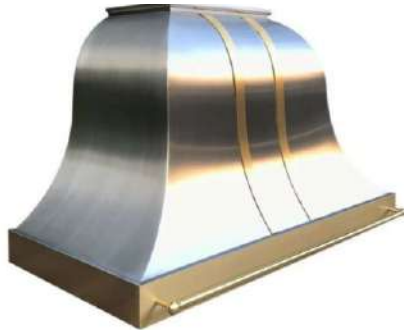

# Bathroom Faucet

**Estello WPC Privacy Fence Set Against Rain Wind Aluminum Pillars Bamboo Plastic Composite Decorative Garden Fence**

**Dillusso Hand Hammered Stainless Steel Vent Hood, Includes Professional Liner, Brass Towel Bar, Internal Motor and Lighting, Easy Installation, 48"Wx30"H, Wall Mount, Brushed Stainless Steel**