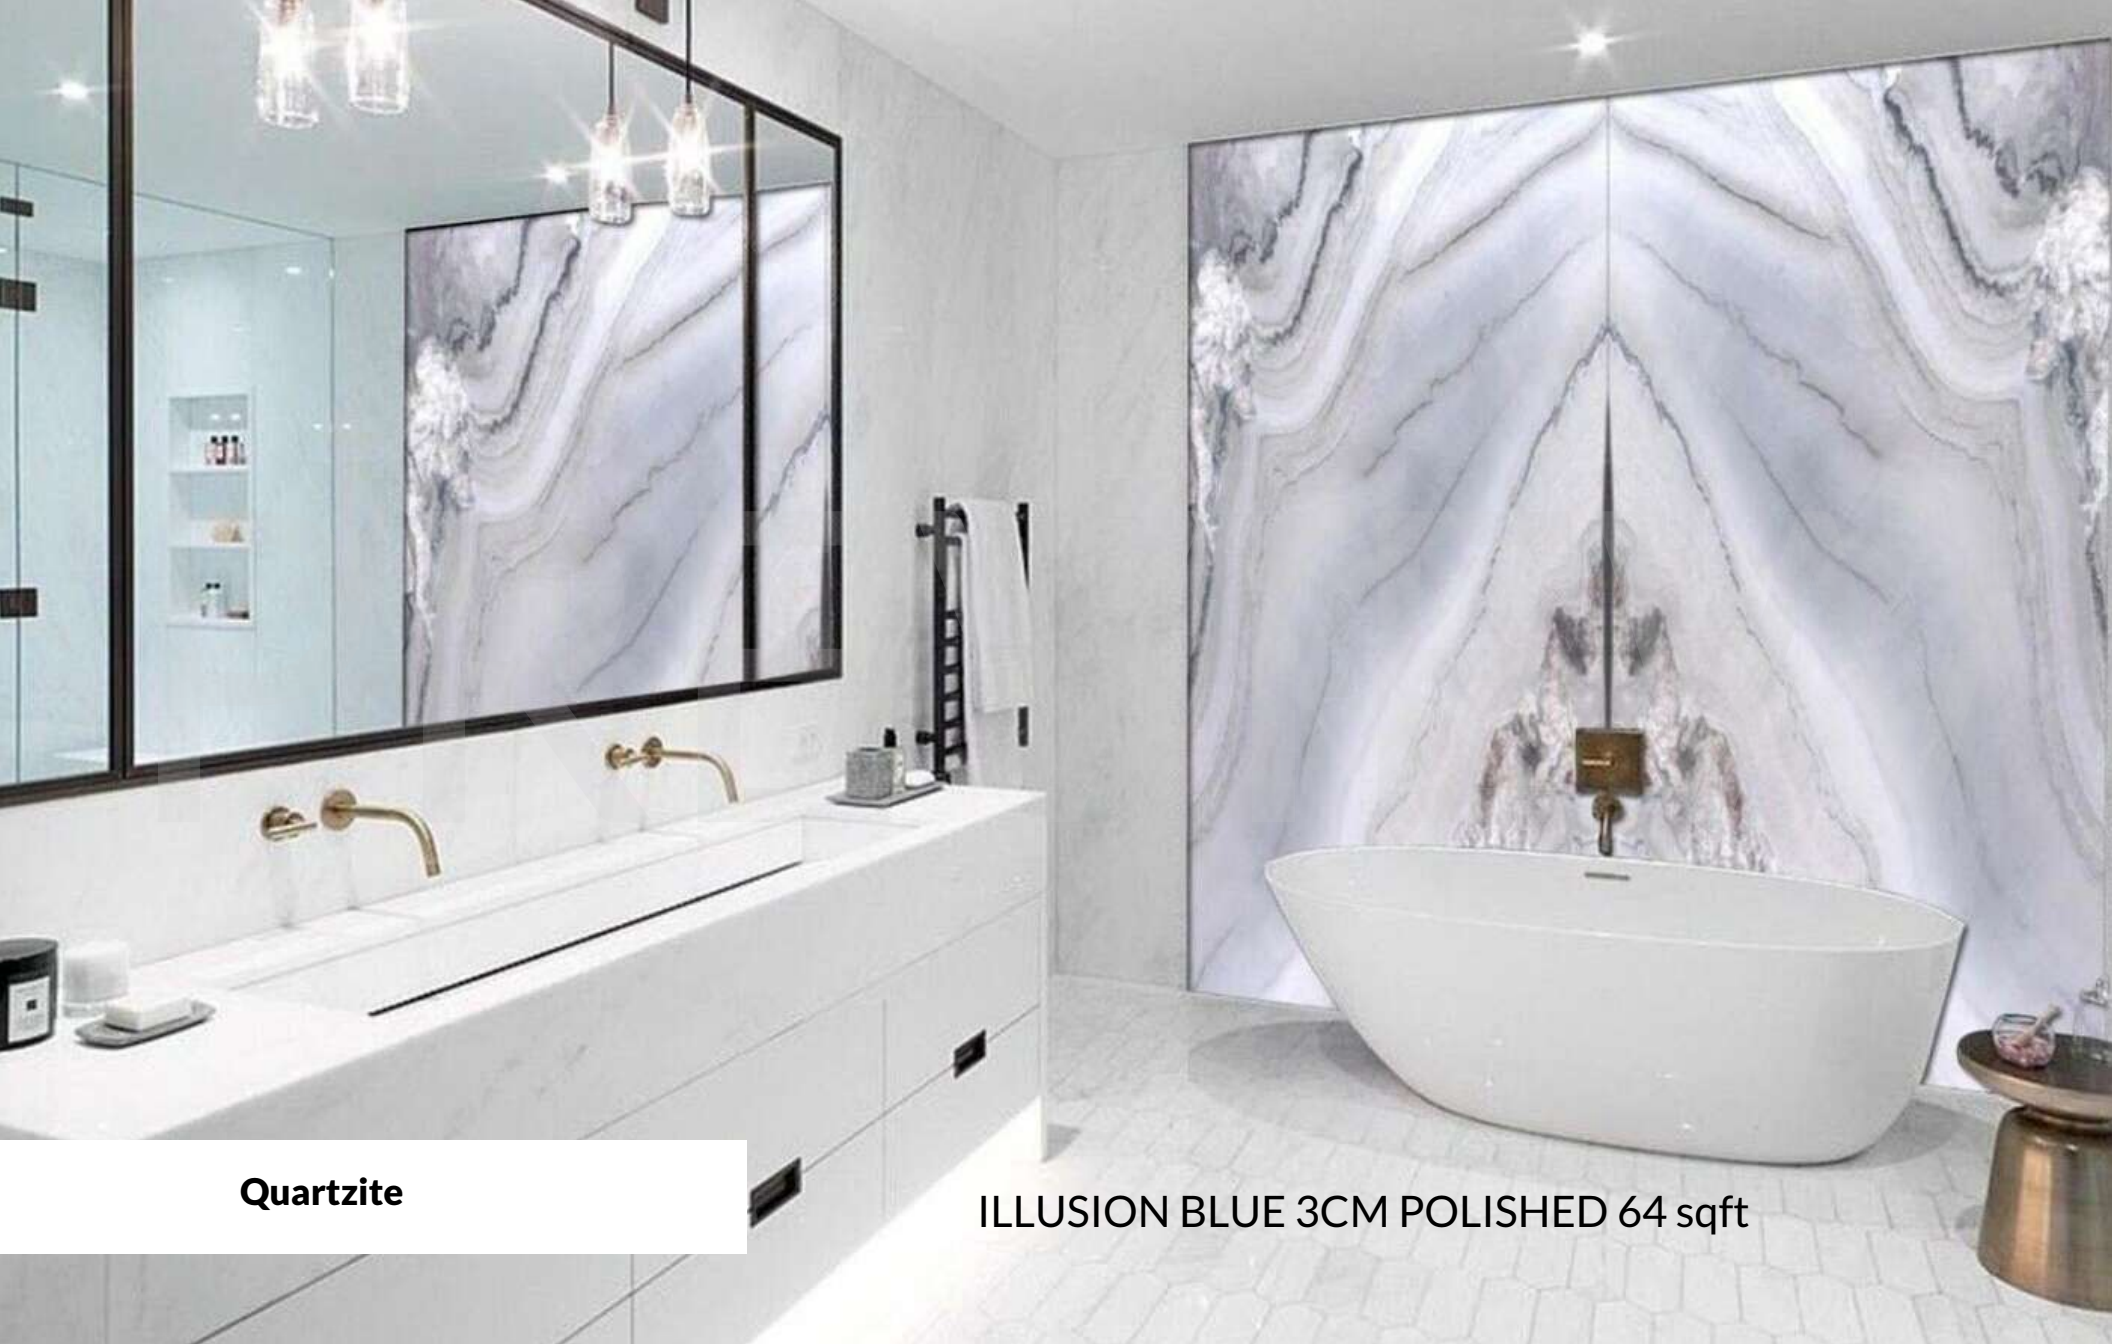

# Castano Rangno

Quartzite

**Quartzite**

**ILLUSION BLUE 3CM POLISHED 64 sqft**